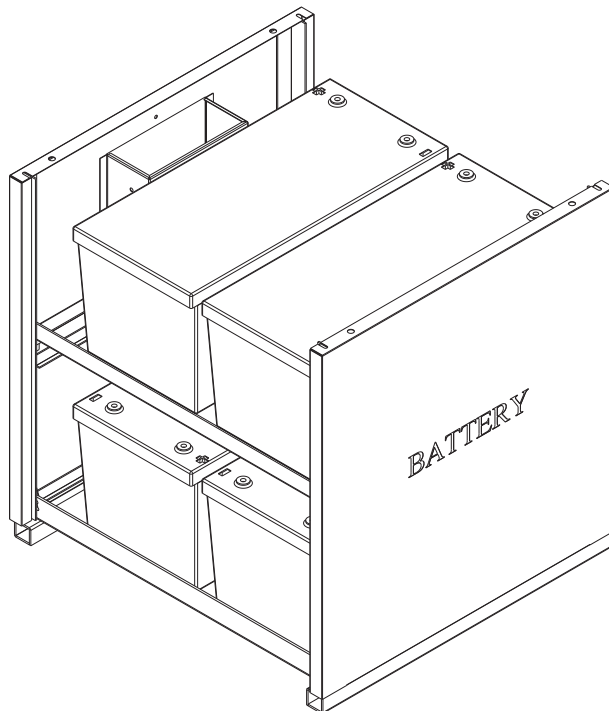

Model	Width(mm)	Depth(mm)	Height(mm)	Net Weight(kg)	Gross Weight(kg)
MC BCS04	630	590	660	28.2	30

4pcs Batteries
150AH/200AH
 523 × 240 × 230(L × W × H)