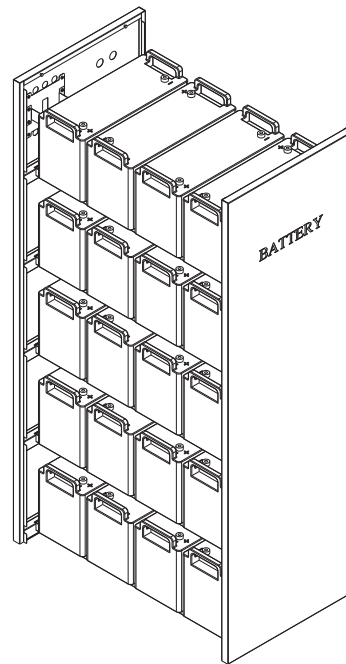

Model	Width(mm)	Depth(mm)	Height(mm)	Net Weight(kg)	Gross Weight(kg)
MC BC20	480	820	1523	43	47

40pcs Batteries
38AH/45AH
 198 × 166 × 170 (L × W × H)

20pcs Batteries
100AH/120AH
 407 × 174 × 236(L × W × H)