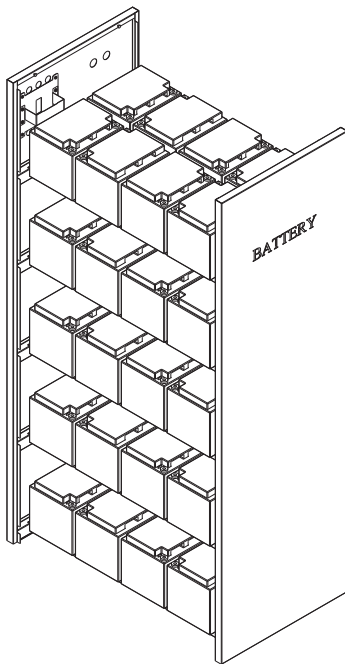

Model	Width(mm)	Depth(mm)	Height(mm)	Net Weight(kg)	Gross Weight(kg)
MC BC20	480	820	1523	43	47

40pcs Batteries
38AH/45AH
 198 × 166 × 170 (L × W × H)

20pcs Batteries
100AH/120AH
 407 × 174 × 236(L × W × H)